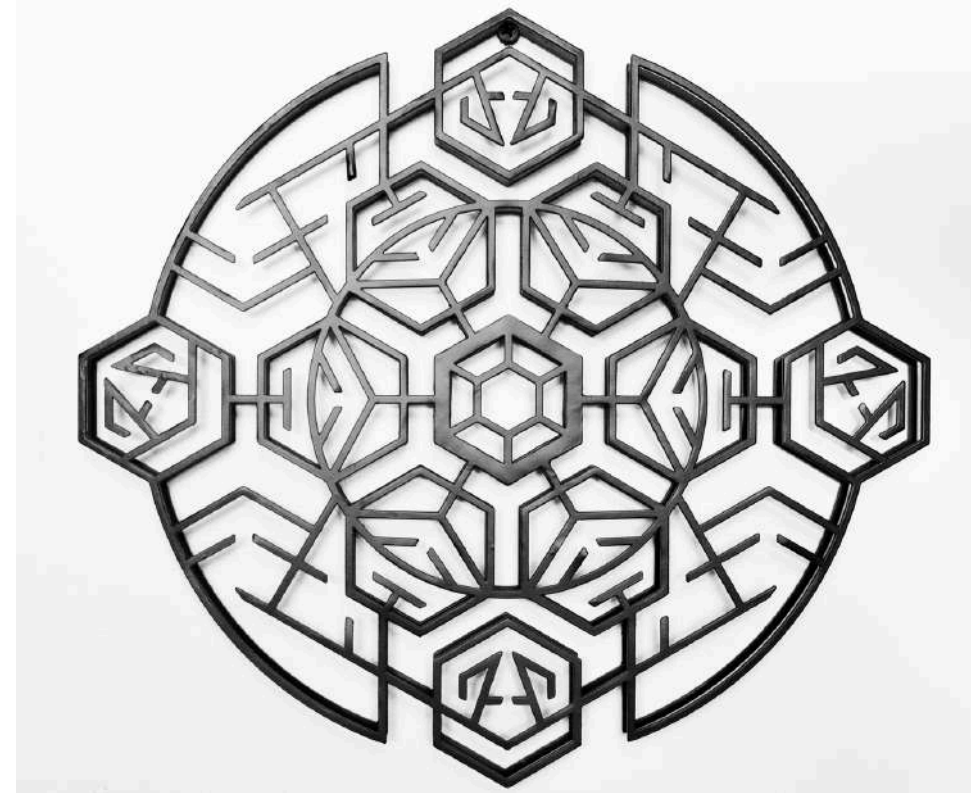

Astral Mirage

This three-dimensional masterpiece alters its appearance as the observer shifts, playing with perspective and form. The four outer hexagons seamlessly connect with their surroundings, while the six inner hexagons, with their own distinctive artwork, converge at the center. The interplay of symmetry and asymmetry brings a dynamic flow to this celestial design.

Celestial Arcs

Inspired by the cosmic triangle—the shape that represents both stability and direction —this 3D wall sculpture merges acute angles with fluid arcs to form a harmonious balance between opposing forces. From the front, the piece invites the viewer into a new perspective, revealing how the fierce edges soften into graceful curves, much like the tension between chaos and calm in the universe. The arcs echo celestial motion, drawing the eye to its core where tranquility and dynamism coexist.