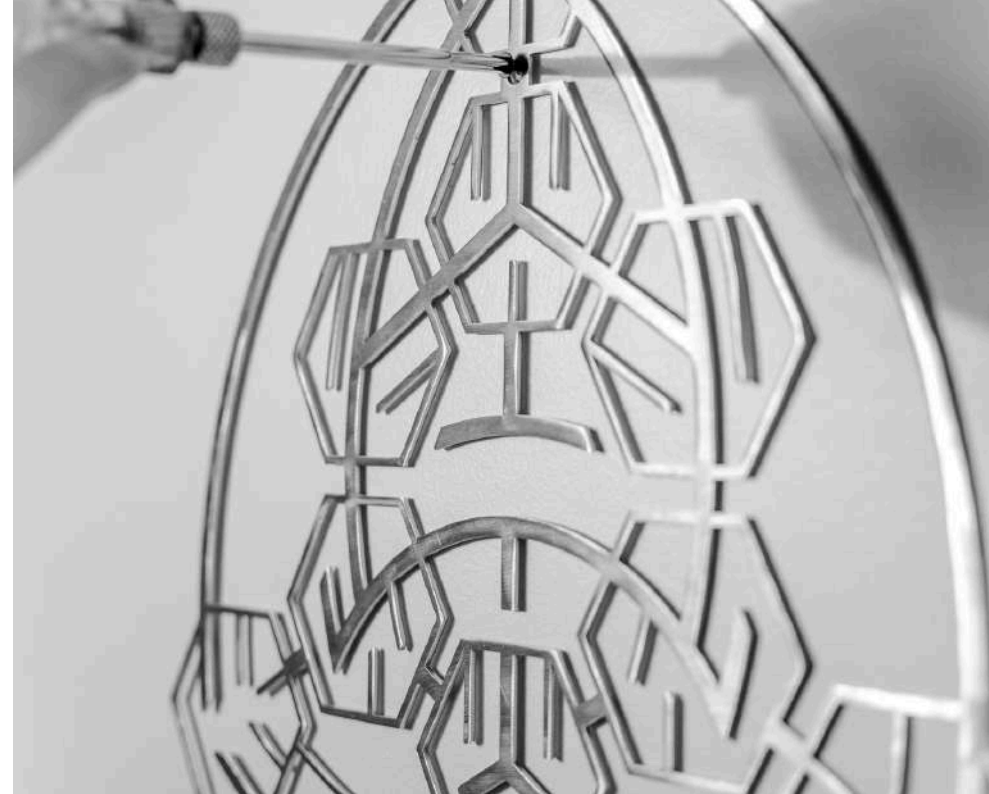

Inspired by the structure of a spaceship, this artwork features a mesmerizing combination of thick and thin lines that form two distinct patterns. Nine hexagons blend effortlessly with the curving arcs, giving the piece its unique identity. The three outer hexagons are an extension of the central six, creating an elegant balance between precision and negative space.