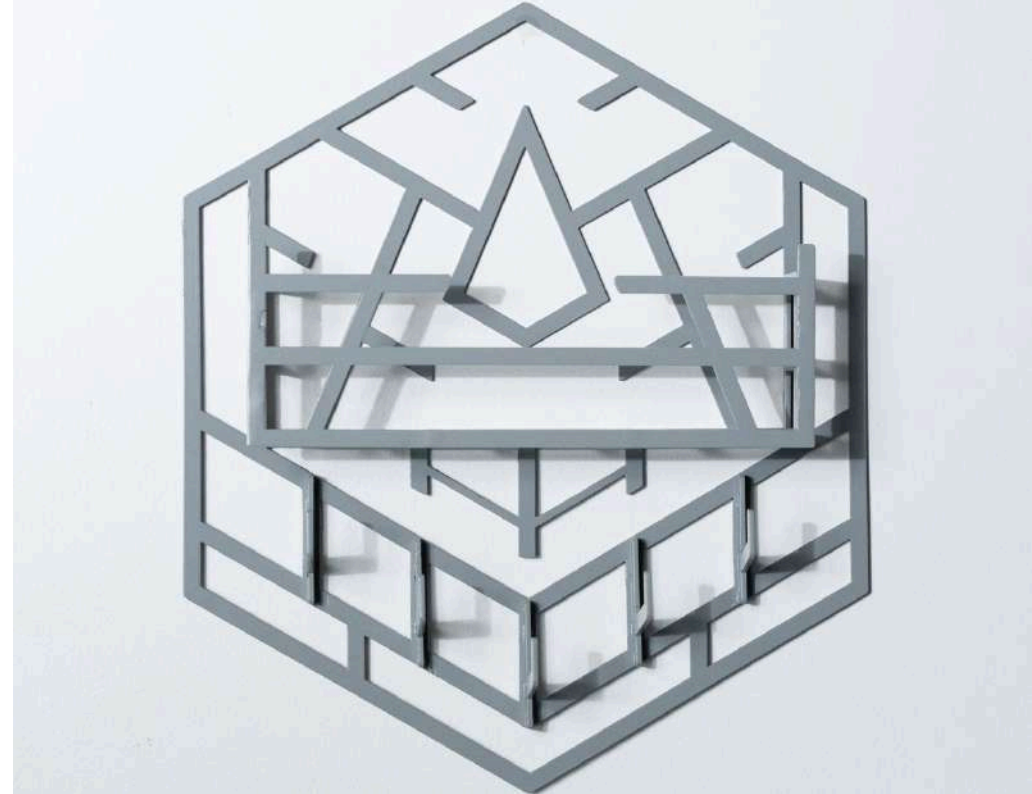

Inspired by the celestial alignment of the three stars in the Orion's belt, Orion's Trio brings cosmic elegance to everyday functionality. This sculptural key and card holder beautifully mirrors the harmony of the stars, with its design rooted in the powerful symbolism of the number 3. Not only a visual masterpiece, but also a practical addition to your space, it effortlessly holds your essentials while connecting you to the stars.