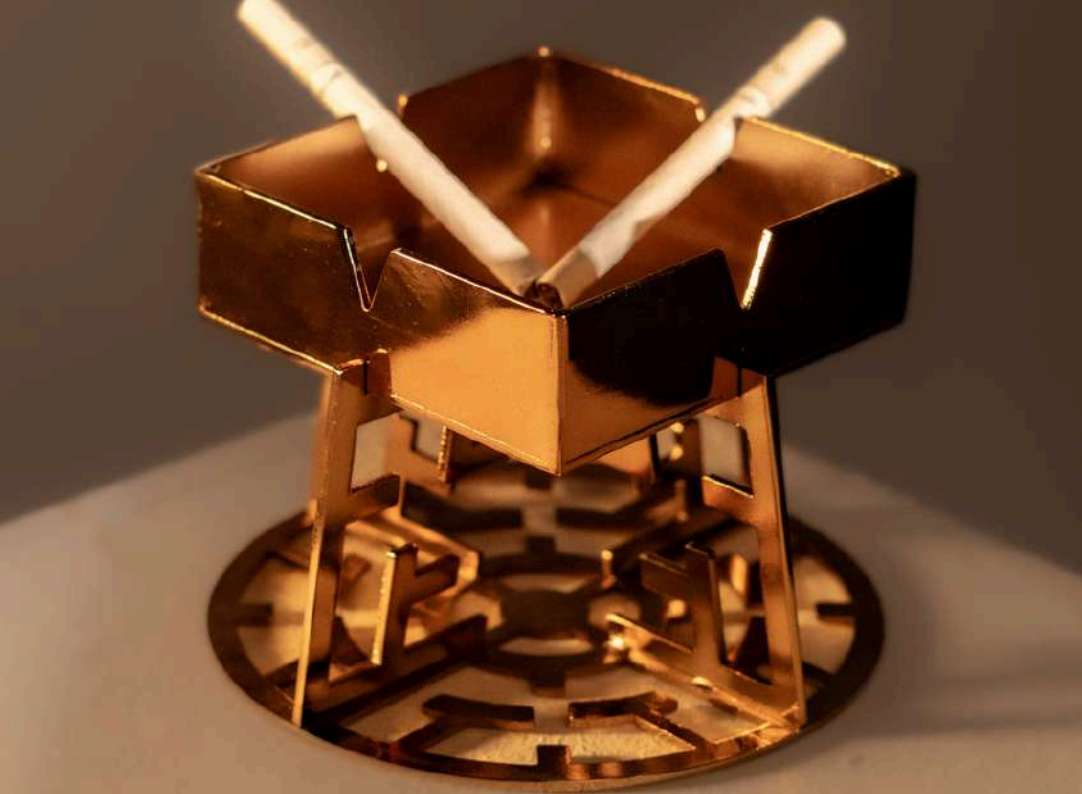

Astral Mirage

This three-dimensional masterpiece alters its appearance as the observer shifts, playing with perspective and form. The four outer hexagons seamlessly connect with their surroundings, while the six inner hexagons, with their own distinctive artwork, converge at the center. The interplay of symmetry and asymmetry brings a dynamic flow to this celestial design.

Celestial Arcs

Inspired by the cosmic triangle—the shape that represents both stability and direction —this 3D wall sculpture merges acute angles with fluid arcs to form a harmonious balance between opposing forces. From the front, the piece invites the viewer into a new perspective, revealing how the fierce edges soften into graceful curves, much like the tension between chaos and calm in the universe. The arcs echo celestial motion, drawing the eye to its core where tranquility and dynamism coexist.

Celestial Hold

Inspired by the seamless beauty of celestial orbits, Celestial Hold brings both elegance and function to a simple everyday object. Featuring pentagonal and square ash-trays nestled within their meticulously crafted holders, this design captures the balance between symmetry and practicality. The smooth motion of lifting and placing the tray mirrors the effortless precision of planetary alignment, making it both a visual delight and a joy to use.

Scorpius Arc

Inspired by the constellation Scorpius, this striking sculpture embodies the power and intensity of acute angles and open-ended triangles. Channelling the fierceness of its zodiac namesake, Scorpius Arc combines bold geometric shapes with the graceful flow of two circles and multiple arcs, creating a mesmerizing balance. A visual symphony of strength and harmony, this piece captures the essence of cosmic energy in an artful display.