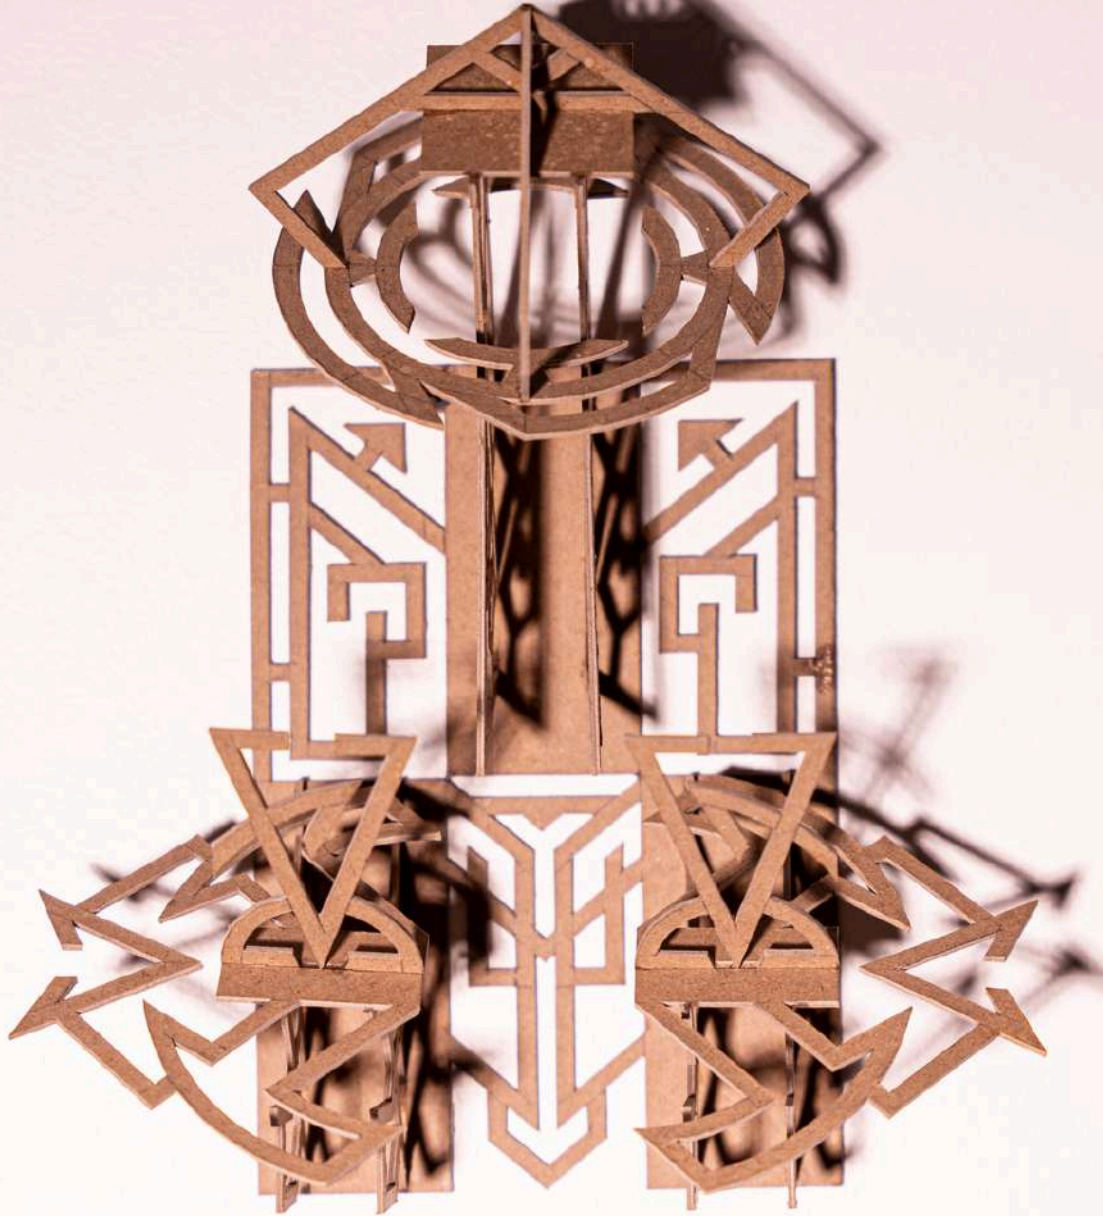

Tria Centauri Artworks

Tria Centauri is a brand that redefines the boundaries of art by fusing it with geometry. Our modern sculptures are aesthetically striking and visually pleasing, enhancing the beauty and finesse of your homes and work spaces.

Astral Mirage

This three-dimensional masterpiece alters its appearance as the observer shifts, playing with perspective and form. The four outer hexagons seamlessly connect with their surroundings, while the six inner hexagons, with their own distinctive artwork, converge at the center. The interplay of symmetry and asymmetry brings a dynamic flow to this celestial design.

Celestial Arcs

Inspired by the cosmic triangle—the shape that represents both stability and direction —this 3D wall sculpture merges acute angles with fluid arcs to form a harmonious balance between opposing forces. From the front, the piece invites the viewer into a new perspective, revealing how the fierce edges soften into graceful curves, much like the tension between chaos and calm in the universe. The arcs echo celestial motion, drawing the eye to its core where tranquility and dynamism coexist.

Celestial Hold

Inspired by the seamless beauty of celestial orbits, Celestial Hold brings both elegance and function to a simple everyday object. Featuring pentagonal and square ash-trays nestled within their meticulously crafted holders, this design captures the balance between symmetry and practicality. The smooth motion of lifting and placing the tray mirrors the effortless precision of planetary alignment, making it both a visual delight and a joy to use.