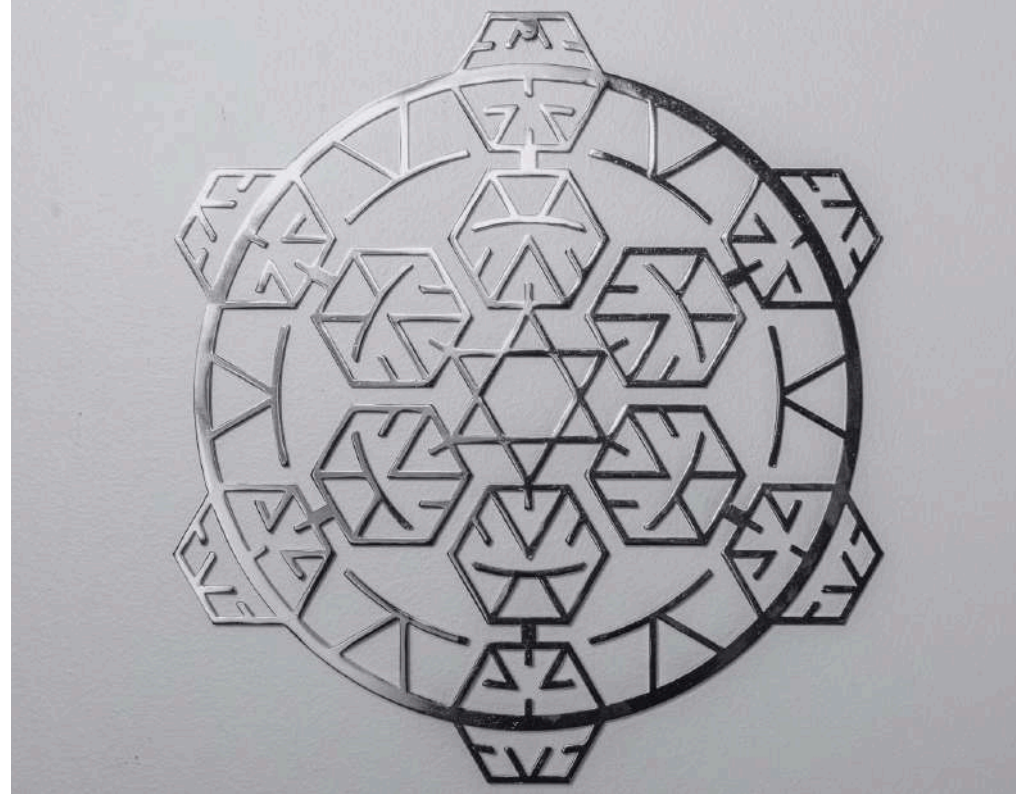

Astral Mirage

This three-dimensional masterpiece alters its appearance as the observer shifts, playing with perspective and form. The four outer hexagons seamlessly connect with their surroundings, while the six inner hexagons, with their own distinctive artwork, converge at the center. The interplay of symmetry and asymmetry brings a dynamic flow to this celestial design.

Celestial Arcs

Inspired by the cosmic triangle—the shape that represents both stability and direction —this 3D wall sculpture merges acute angles with fluid arcs to form a harmonious balance between opposing forces. From the front, the piece invites the viewer into a new perspective, revealing how the fierce edges soften into graceful curves, much like the tension between chaos and calm in the universe. The arcs echo celestial motion, drawing the eye to its core where tranquility and dynamism coexist.

Celestial Hold

Inspired by the seamless beauty of celestial orbits, Celestial Hold brings both elegance and function to a simple everyday object. Featuring pentagonal and square ash-trays nestled within their meticulously crafted holders, this design captures the balance between symmetry and practicality. The smooth motion of lifting and placing the tray mirrors the effortless precision of planetary alignment, making it both a visual delight and a joy to use.

Celestial Nexus

A union of twelve interconnected hexagons forms the framework of this piece, where symmetry and structure evoke a sense of cosmic harmony. The inner ring, a broken circle made of six arcs, invites the viewer to explore the depth and intricacies within the geometric shapes, offering a unique perspective of balance and flow.