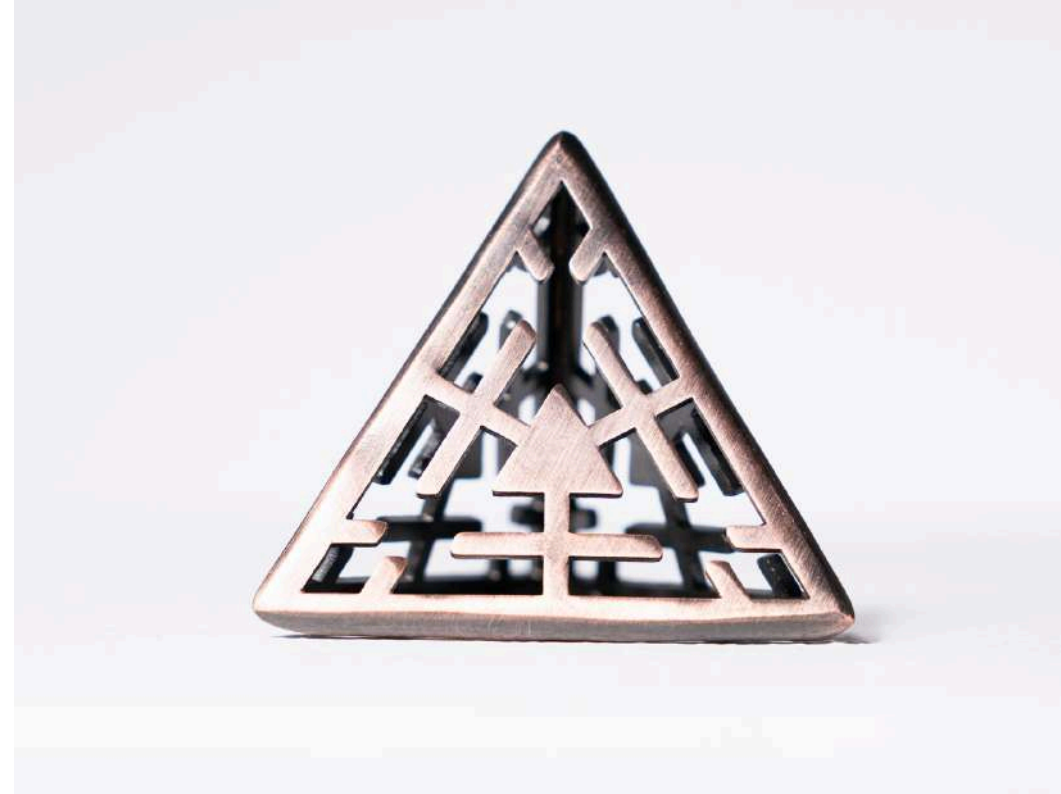

Inspired by the timeless elegance of the pyramid, Pyramidus is a harmonious blend of art and utility. This striking piece serves as a serene object of meditation, its geometric form symbolizing strength and balance. Beyond its aesthetic appeal, it doubles as a functional paperweight, offering both beauty and purpose in your workspace.