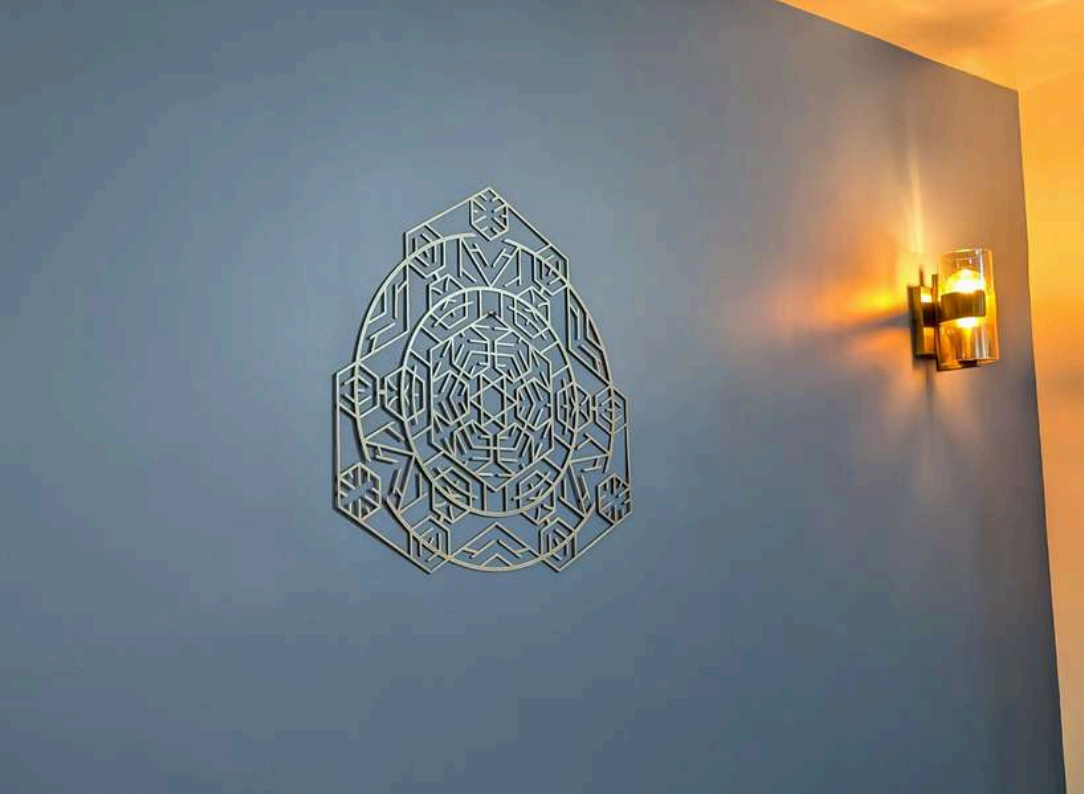

Galactic Mosaic

A grand composition of twenty-two hexagons arranged with precision. Within this design, four distinct line patterns emerge, framing the six innermost hexagons in perfect symmetry. The overlapping circles and arcs create a visual story of order and elegance, inspired by the endless beauty of the universe.