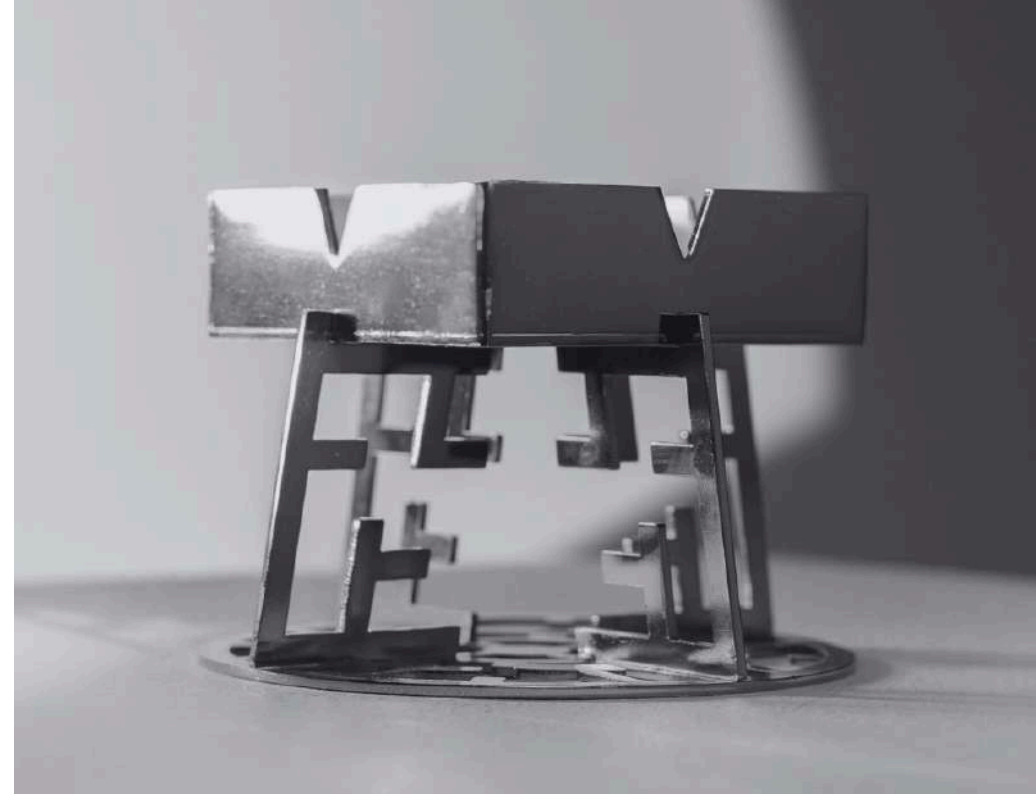

Astral Mirage

This three-dimensional masterpiece alters its appearance as the observer shifts, playing with perspective and form. The four outer hexagons seamlessly connect with their surroundings, while the six inner hexagons, with their own distinctive artwork, converge at the center. The interplay of symmetry and asymmetry brings a dynamic flow to this celestial design.

Celestial Arcs

Inspired by the cosmic triangle—the shape that represents both stability and direction —this 3D wall sculpture merges acute angles with fluid arcs to form a harmonious balance between opposing forces. From the front, the piece invites the viewer into a new perspective, revealing how the fierce edges soften into graceful curves, much like the tension between chaos and calm in the universe. The arcs echo celestial motion, drawing the eye to its core where tranquility and dynamism coexist.

Celestial Hold

Inspired by the seamless beauty of celestial orbits, Celestial Hold brings both elegance and function to a simple everyday object. Featuring pentagonal and square ash-trays nestled within their meticulously crafted holders, this design captures the balance between symmetry and practicality. The smooth motion of lifting and placing the tray mirrors the effortless precision of planetary alignment, making it both a visual delight and a joy to use.

Scorpius Arc

Inspired by the constellation Scorpius, this striking sculpture embodies the power and intensity of acute angles and open-ended triangles. Channelling the fierceness of its zodiac namesake, Scorpius Arc combines bold geometric shapes with the graceful flow of two circles and multiple arcs, creating a mesmerizing balance. A visual symphony of strength and harmony, this piece captures the essence of cosmic energy in an artful display.