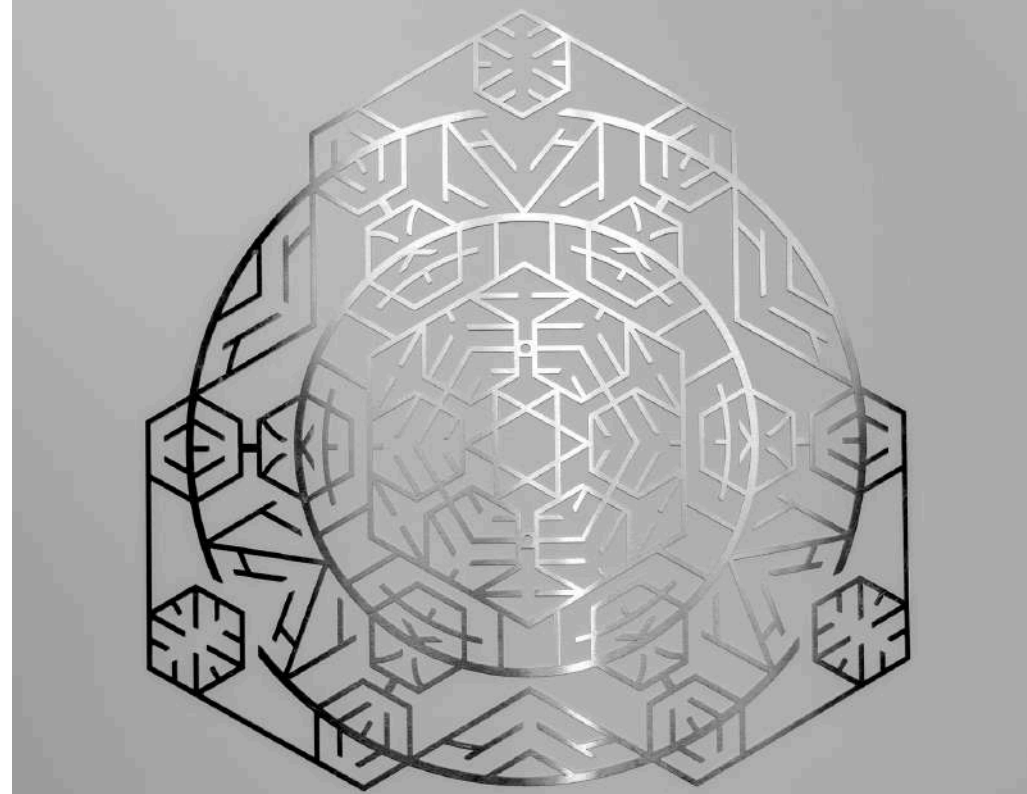

A grand composition of twenty-two hexagons arranged with precision. Within this design, four distinct line patterns emerge, framing the six innermost hexagons in perfect symmetry. The overlapping circles and arcs create a visual story of order and elegance, inspired by the endless beauty of the universe.