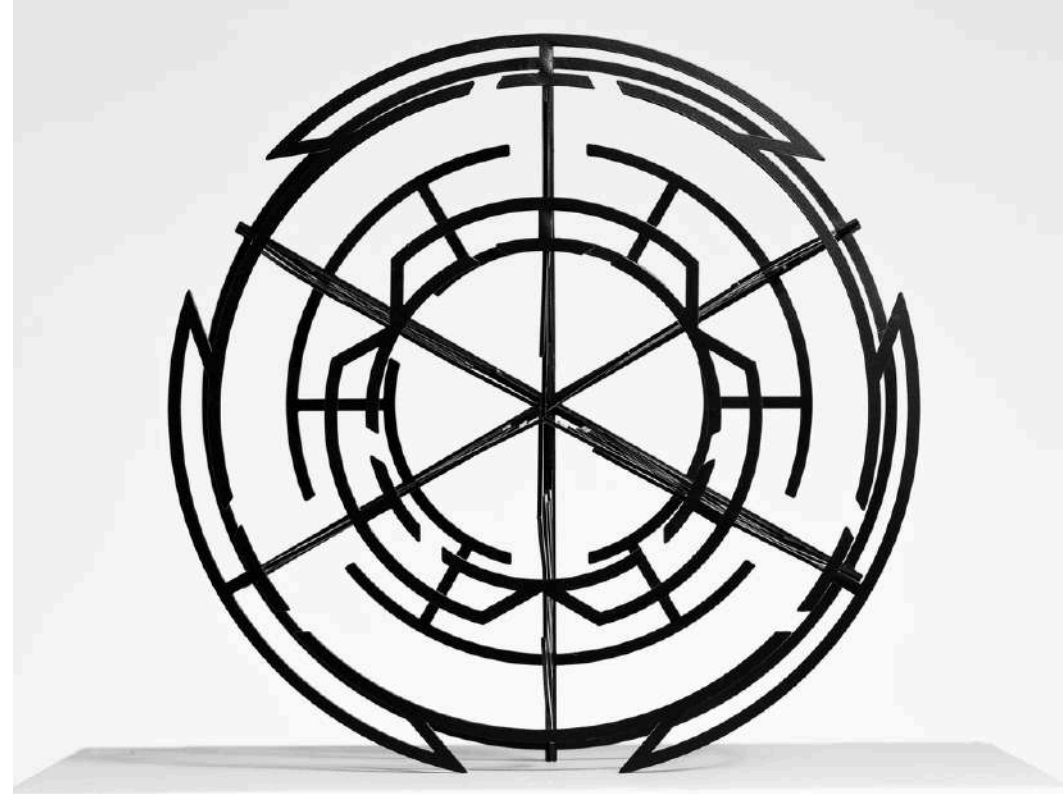

Celestial Arcs

Inspired by the cosmic triangle—the shape that represents both stability and direction —this 3D wall sculpture merges acute angles with fluid arcs to form a harmonious balance between opposing forces. From the front, the piece invites the viewer into a new perspective, revealing how the fierce edges soften into graceful curves, much like the tension between chaos and calm in the universe. The arcs echo celestial motion, drawing the eye to its core where tranquility and dynamism coexist.

Nebula Array

Inspired by the structure of a spaceship, this artwork features a mesmerizing combination of thick and thin lines that form two distinct patterns. Nine hexagons blend effortlessly with the curving arcs, giving the piece its unique identity. The three outer hexagons are an extension of the central six, creating an elegant balance between precision and negative space.

Orion's Trio

Inspired by the celestial alignment of the three stars in the Orion's belt, Orion's Trio brings cosmic elegance to everyday functionality. This sculptural key and card holder beautifully mirrors the harmony of the stars, with its design rooted in the powerful symbolism of the number 3. Not only a visual masterpiece, but also a practical addition to your space, it effortlessly holds your essentials while connecting you to the stars.

Scorpius Arc

Inspired by the constellation Scorpius, this striking sculpture embodies the power and intensity of acute angles and open-ended triangles. Channelling the fierceness of its zodiac namesake, Scorpius Arc combines bold geometric shapes with the graceful flow of two circles and multiple arcs, creating a mesmerizing balance. A visual symphony of strength and harmony, this piece captures the essence of cosmic energy in an artful display.