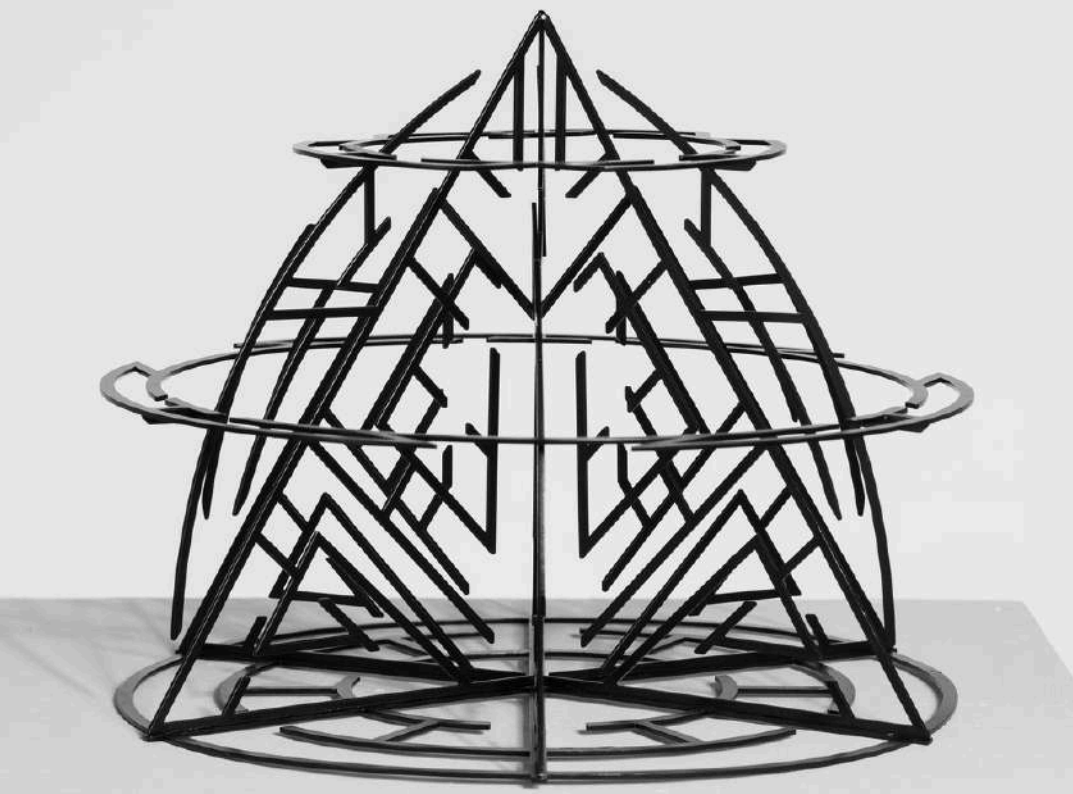

Celestial Arcs

Inspired by the cosmic triangle—the shape that represents both stability and direction —this 3D wall sculpture merges acute angles with fluid arcs to form a harmonious balance between opposing forces. From the front, the piece invites the viewer into a new perspective, revealing how the fierce edges soften into graceful curves, much like the tension between chaos and calm in the universe. The arcs echo celestial motion, drawing the eye to its core where tranquility and dynamism coexist.

Orion's Trio

Inspired by the celestial alignment of the three stars in the Orion's belt, Orion's Trio brings cosmic elegance to everyday functionality. This sculptural key and card holder beautifully mirrors the harmony of the stars, with its design rooted in the powerful symbolism of the number 3. Not only a visual masterpiece, but also a practical addition to your space, it effortlessly holds your essentials while connecting you to the stars.

Pyramidus

Inspired by the timeless elegance of the pyramid, Pyramidus is a harmonious blend of art and utility. This striking piece serves as a serene object of meditation, its geometric form symbolizing strength and balance. Beyond its aesthetic appeal, it doubles as a functional paperweight, offering both beauty and purpose in your workspace.

Scorpius Arc

Inspired by the constellation Scorpius, this striking sculpture embodies the power and intensity of acute angles and open-ended triangles. Channelling the fierceness of its zodiac namesake, Scorpius Arc combines bold geometric shapes with the graceful flow of two circles and multiple arcs, creating a mesmerizing balance. A visual symphony of strength and harmony, this piece captures the essence of cosmic energy in an artful display.