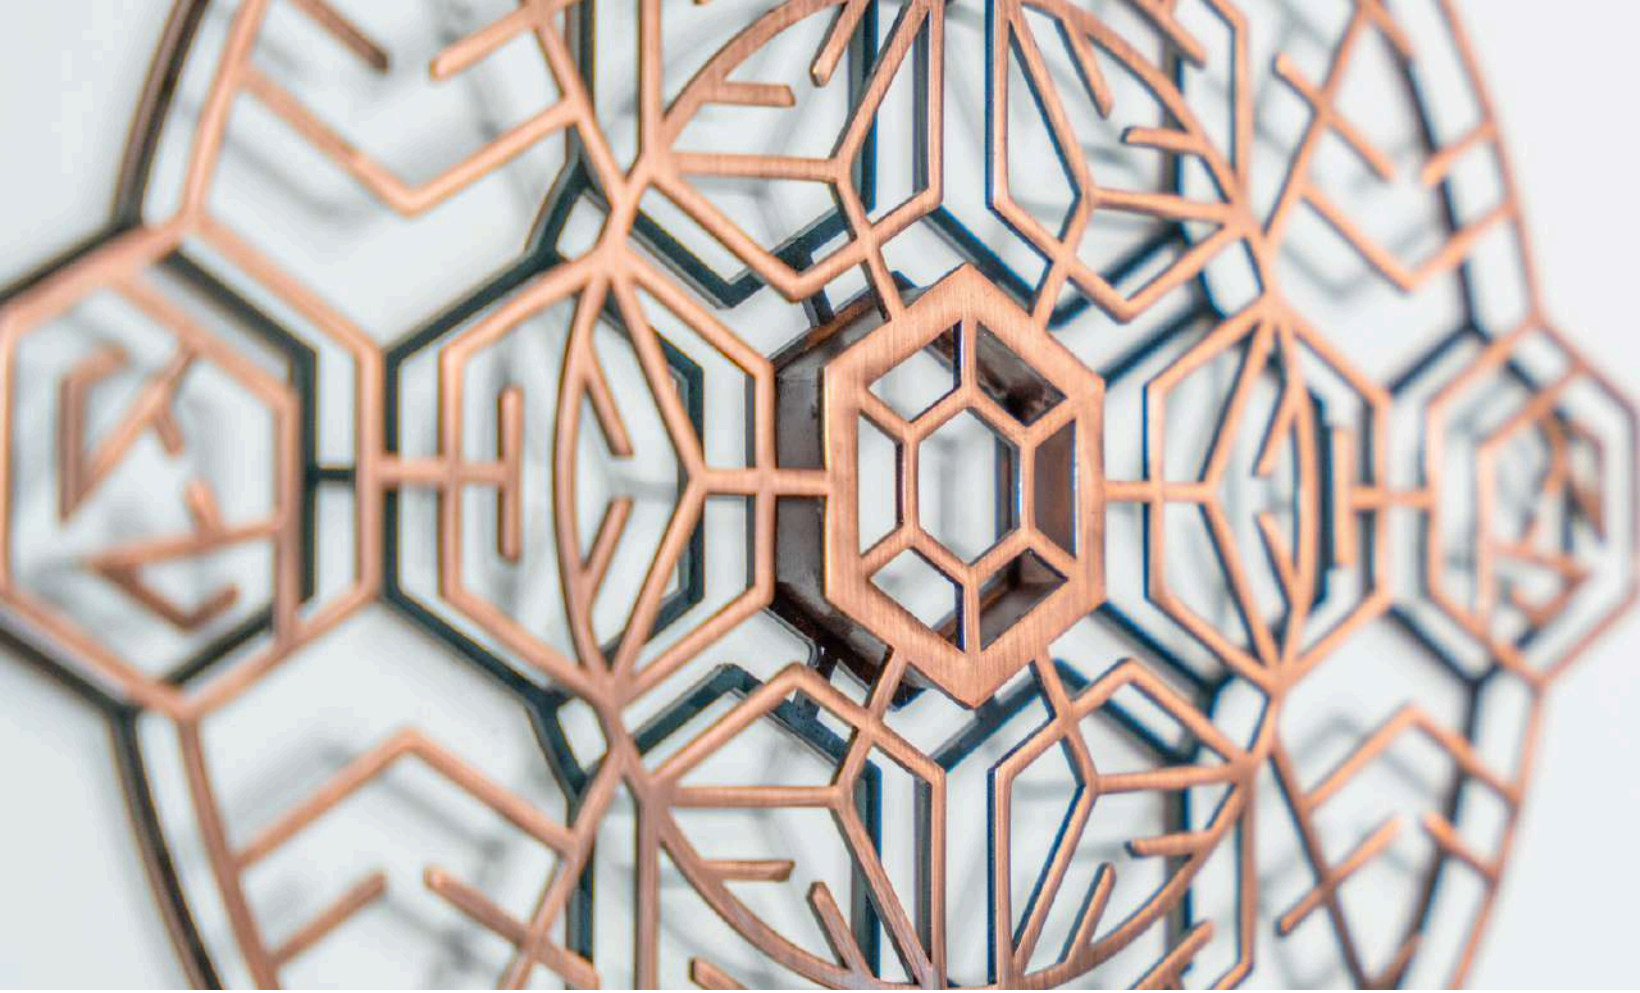

Astral Mirage

This three-dimensional masterpiece alters its appearance as the observer shifts, playing with perspective and form. The four outer hexagons seamlessly connect with their surroundings, while the six inner hexagons, with their own distinctive artwork, converge at the center. The interplay of symmetry and asymmetry brings a dynamic flow to this celestial design.

Celestial Arcs

Inspired by the cosmic triangle—the shape that represents both stability and direction —this 3D wall sculpture merges acute angles with fluid arcs to form a harmonious balance between opposing forces. From the front, the piece invites the viewer into a new perspective, revealing how the fierce edges soften into graceful curves, much like the tension between chaos and calm in the universe. The arcs echo celestial motion, drawing the eye to its core where tranquility and dynamism coexist.

Celestial Hold

Inspired by the seamless beauty of celestial orbits, Celestial Hold brings both elegance and function to a simple everyday object. Featuring pentagonal and square ash-trays nestled within their meticulously crafted holders, this design captures the balance between symmetry and practicality. The smooth motion of lifting and placing the tray mirrors the effortless precision of planetary alignment, making it both a visual delight and a joy to use.

Scorpius Arc

Inspired by the constellation Scorpius, this striking sculpture embodies the power and intensity of acute angles and open-ended triangles. Channelling the fierceness of its zodiac namesake, Scorpius Arc combines bold geometric shapes with the graceful flow of two circles and multiple arcs, creating a mesmerizing balance. A visual symphony of strength and harmony, this piece captures the essence of cosmic energy in an artful display.