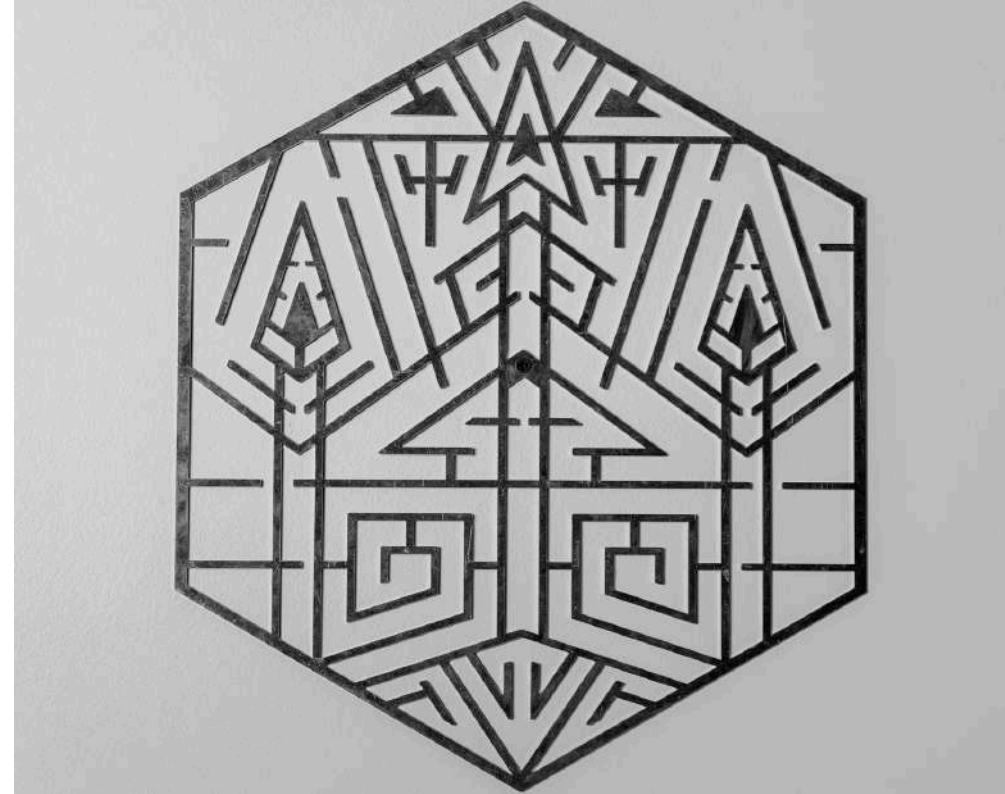

Inspired by chaos and rage, this artwork balances the unpredictable with calming symmetry. Three arrows circle the central design, creating an engrossing effect that draws the viewer in. Despite its chaotic origins, the piece exudes a serene sense of order, making it a captivating study in contrasts.